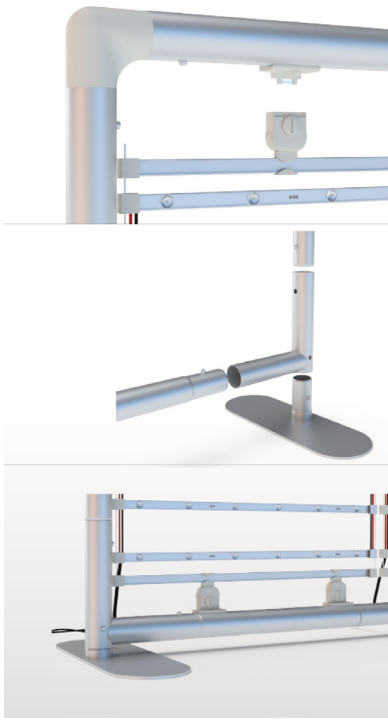

LEDWD10
Illuminated

LEDWD3

Take your display to the next level
with LED brightened,
eye catching custom graphics!

To assemble-

- Put together the display's aluminum frame
- Attach the LED hardware then slide the fabric onto your frame!

IDEAL FOR:
 Trade shows
 Sports Tournaments
 Vendor shows
 Conferences
 Automotive Events
 Fundraisers
 Recruitment Events
 Lobbies
 Airports
 Museums

PRODUCT CODE	PRODUCT NAME	NET PRICE
LEDWD3	3FT LED WAVE DISPLAY	\$990.00
LEDWD5	5FT LED WAVE DISPLAY	\$1,470.00
LEDWD8	8FT LED WAVE DISPLAY	\$1,950.00
LEDWD10	10FT LED WAVE DISPLAY	\$2,430.00
LEDWD20	20FT LED WAVE DISPLAY	\$4,980.00