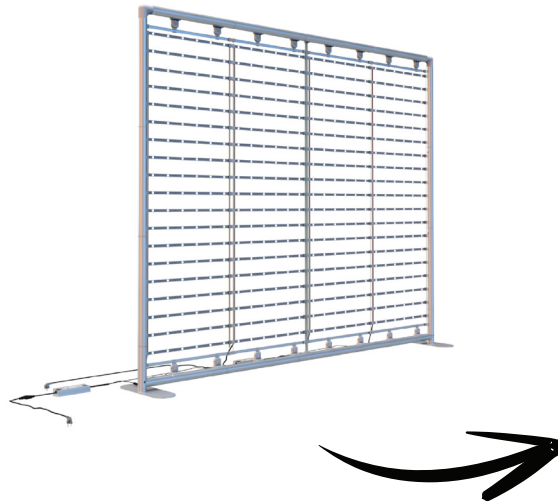

PRODUCT CODE	PRODUCT NAME	NET PRICE
LEDWD3	3FT LED WAVE DISPLAY	$990.00
LEDWD5	5FT LED WAVE DISPLAY	$1,470.00
LEDWD8	8FT LED WAVE DISPLAY	$1,950.00
LEDWD10	10FT LED WAVE DISPLAY	$2,430.00
LEDWD20	20FT LED WAVE DISPLAY	$4,980.00

Available in full color, full bleed, dye sublimation printing

ICON INDEX

Bestseller

New

Water Resistant

Washable

Adjustable

Flame Retardant

Single Sided

Double sided